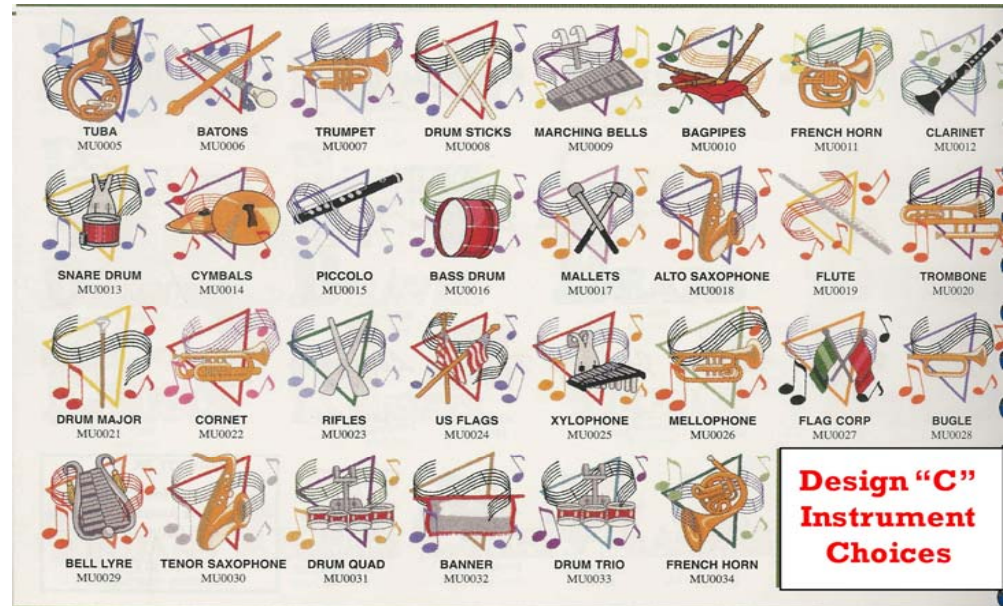

**For each size larger than XL add $1 per size